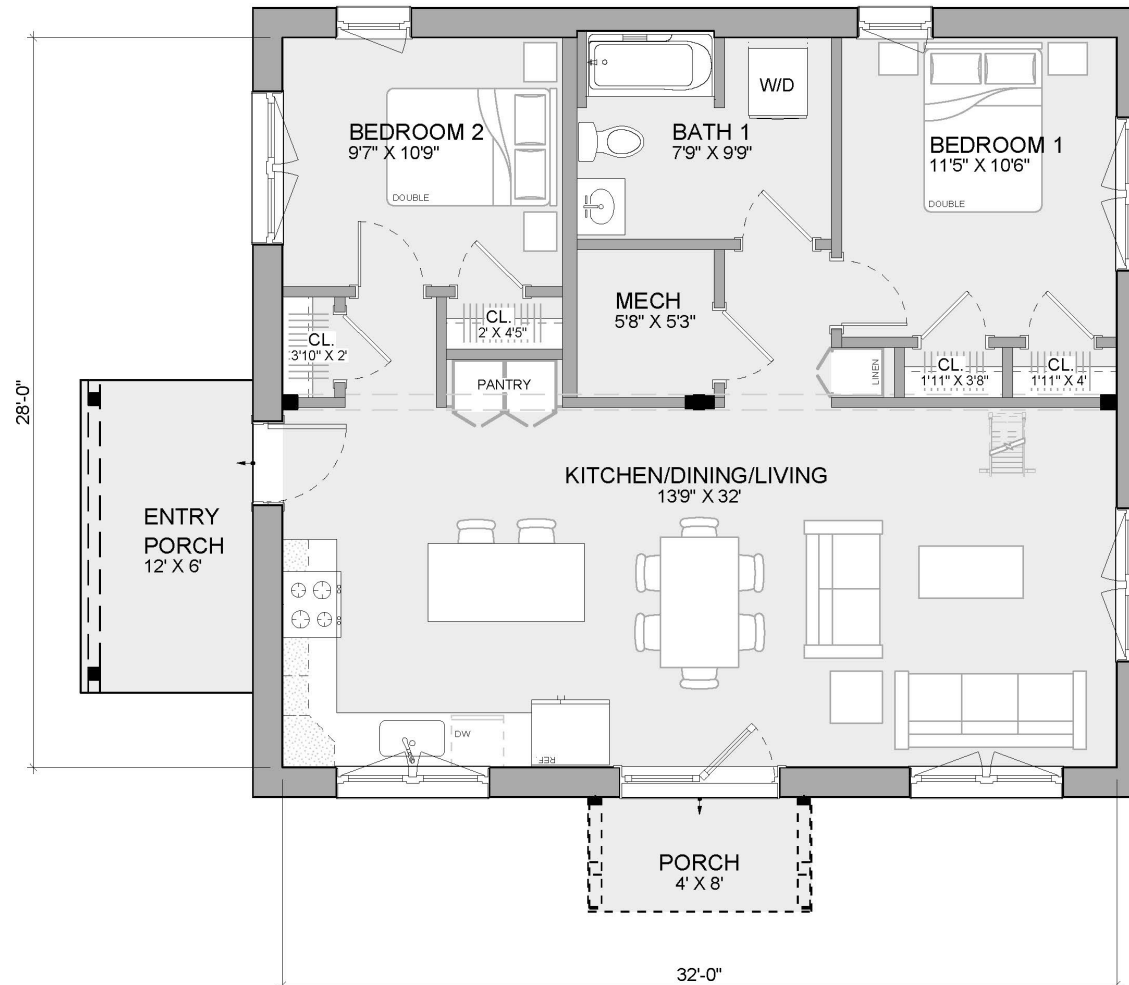

# XYLA SOMN

**First Floor:** 1,038 SF

**Total:** 1,038 SF

## Components Shown

- Xyla 2832 Main
- 6x12 Covered Porch
- 3x8 Entry Roof

## First Floor