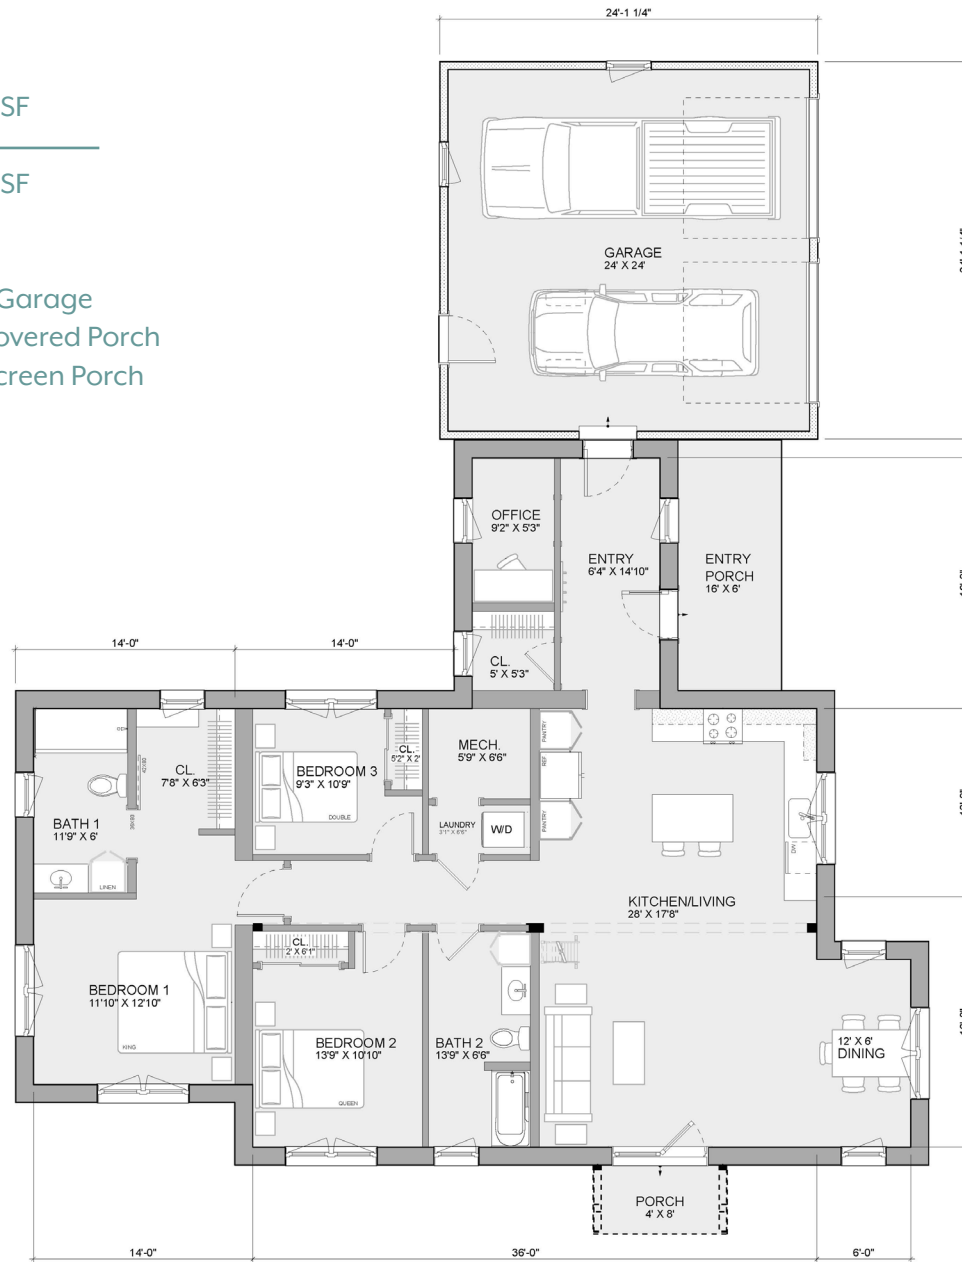

XYLA MYS

First Floor: 1,841 SF

Total: 1,841 SF

Components Shown

- Xyla 2836 Main
- 6x12 Addition
- 14x24 Addition
- 12X16 Connector
- 24x24 Garage
- 6x16 Covered Porch
- 12x12 Screen Porch

First Floor

XYLA MYS

First Floor: 1,841 SF

Total: 1,841 SF