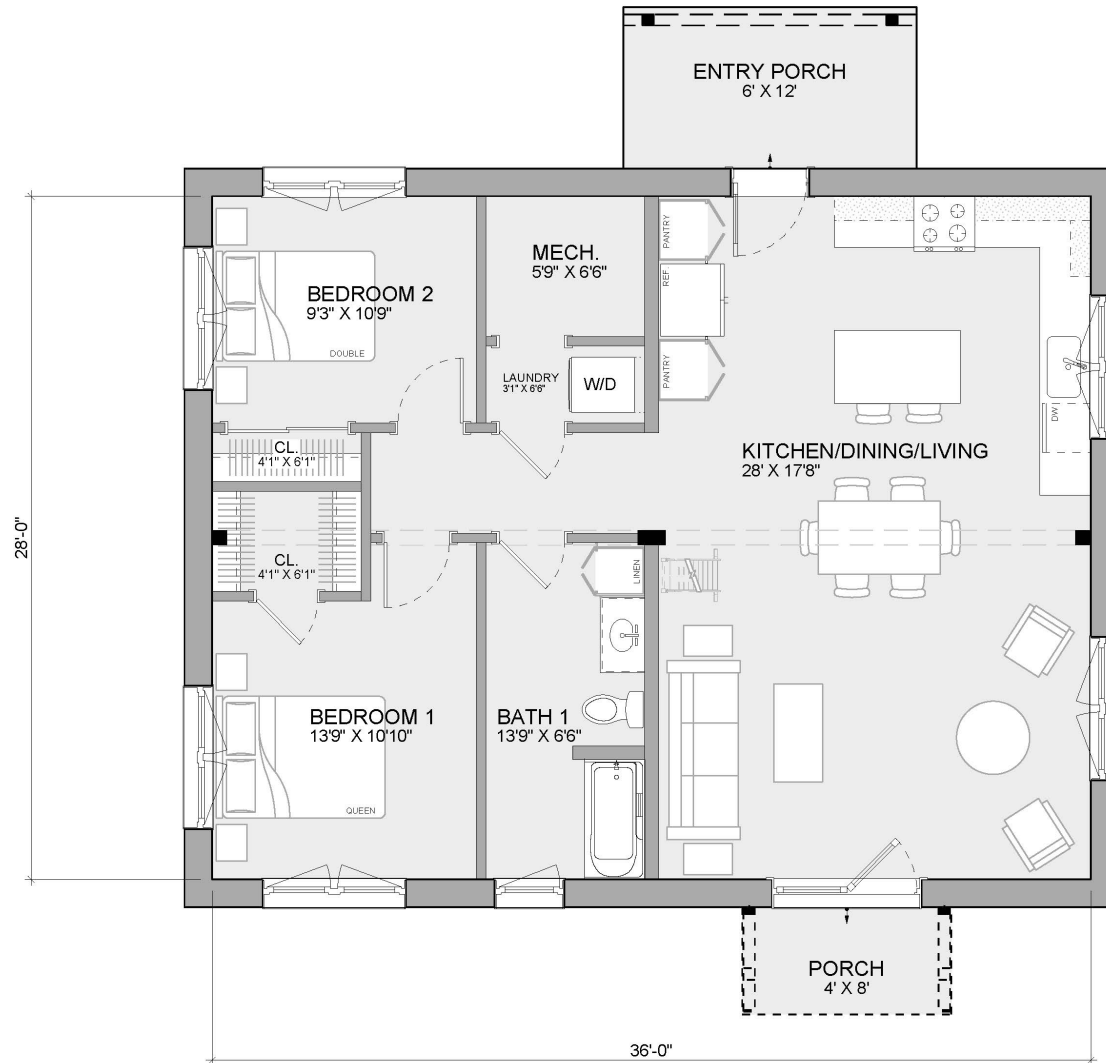

XYLA LUGN

First Floor: 1,159 SF

Total: 1,159 SF

Components Shown

- Xyla 2836 Main
- 6x12 Covered Porch
- 3x8 Entry Roof

First Floor

XYLA LUGN

First Floor: 1,159 SF

Total: 1,159 SF