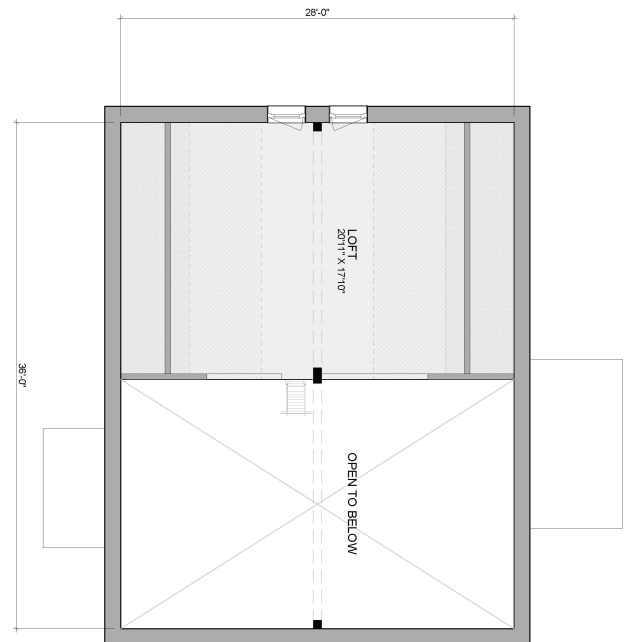

FIRST FLOOR

SECOND FLOOR

Xyla Lugn

1,159
Sq. Ft.

1
Story

2
Bedrooms

1
Bathroom