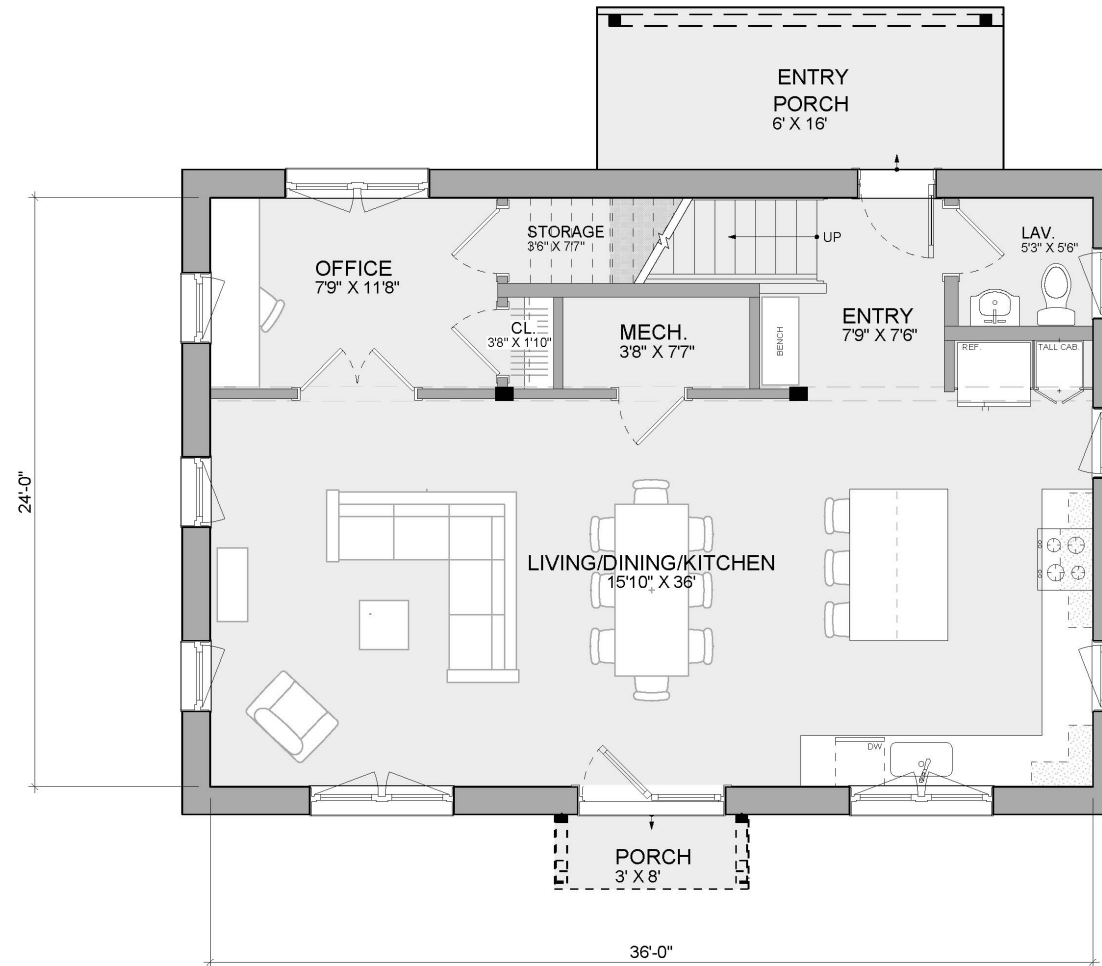

# VÄRM LUND

<b>First Floor:</b>	1,004 SF
<b>Second Floor:</b>	1,004 SF
<b>Total:</b>	2,008 SF

## Components Shown

- Värm 2436 Main
- 6X16 Covered Porch
- 3x8 Entry Porch

## First Floor

# VÄRM LUND

**First Floor:** 764 SF  
**Second Floor:** 764 SF

---

**Total:** 1,528 SF