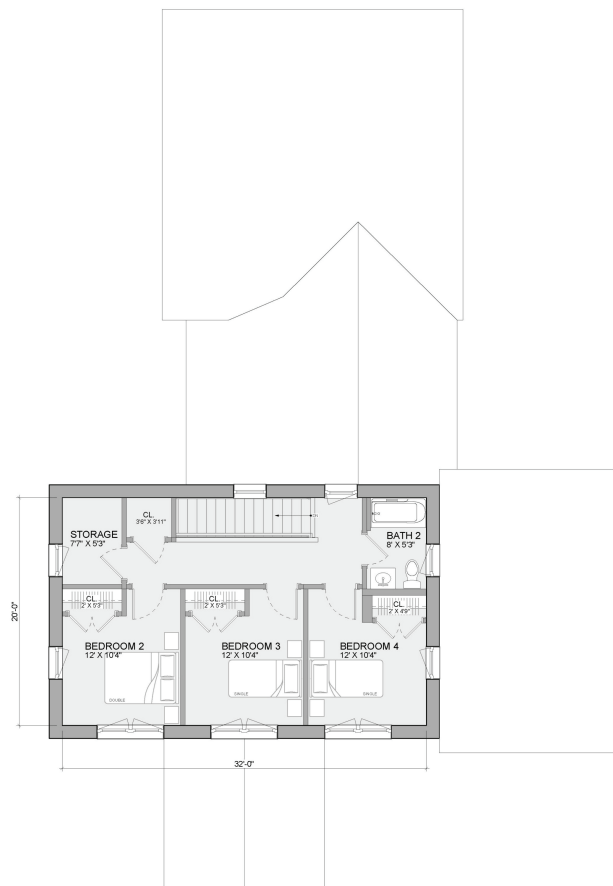

FIRST FLOOR

SECOND FLOOR

# VÄRM MORA

2,068  
Sq. Ft.

2  
Stories

4  
Bedrooms

3  
Bathrooms