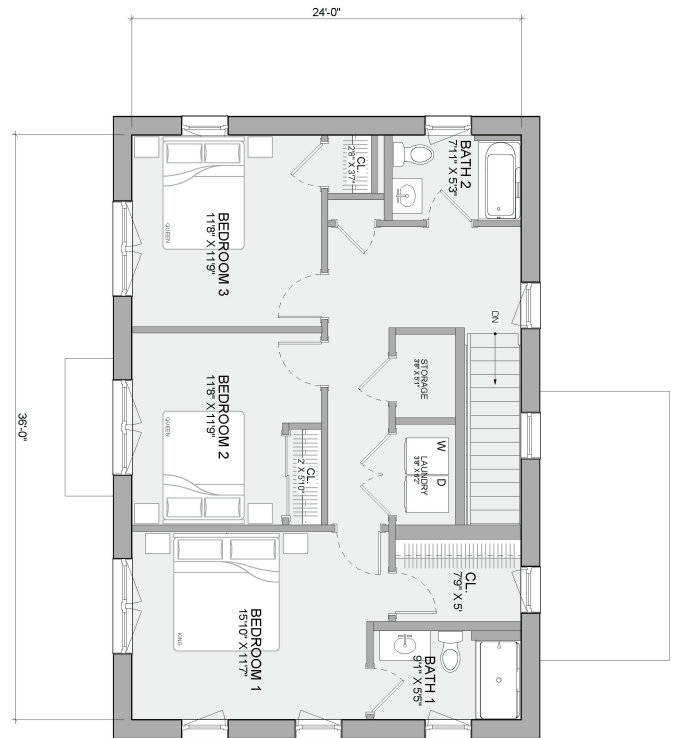

FIRST FLOOR

SECOND FLOOR

VÄRM LUND

2,008
Sq. Ft.

2
Stories

3
Bedrooms

3
Bathrooms