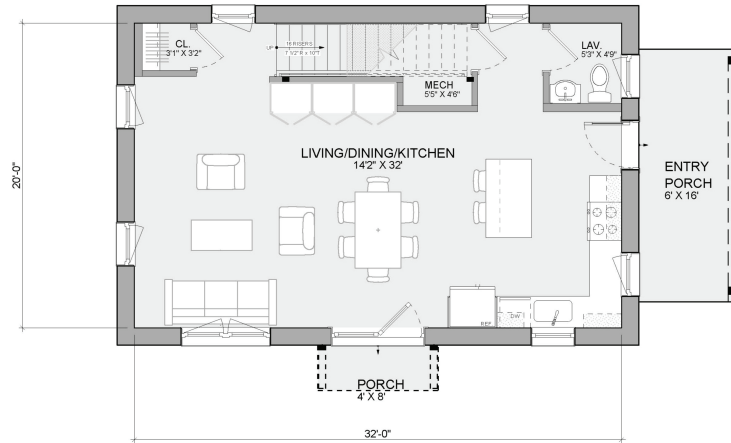

FIRST FLOOR

SECOND FLOOR

VÄRM GRANNA

1,528
Sq. Ft.

2
Stories

3
Bedrooms

3
Bathrooms