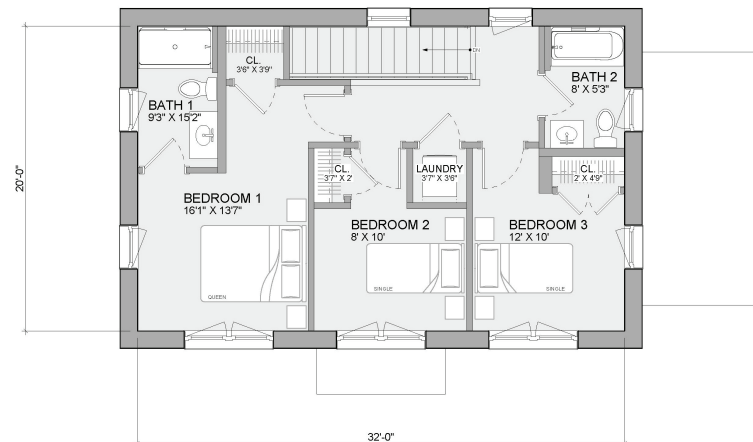

FIRST FLOOR

SECOND FLOOR

VÄRM GRANNA

1,528
Sq. Ft.

2
Stories

3
Bedrooms

3
Bathrooms