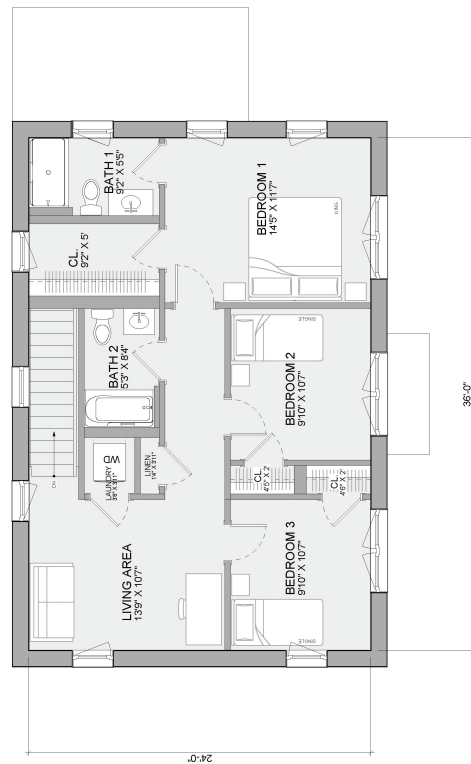

FIRST FLOOR

SECOND FLOOR

# VÄRM GAVLE

2,008  
Sq. Ft.

2  
Stories

3  
Bedrooms

3  
Bathrooms