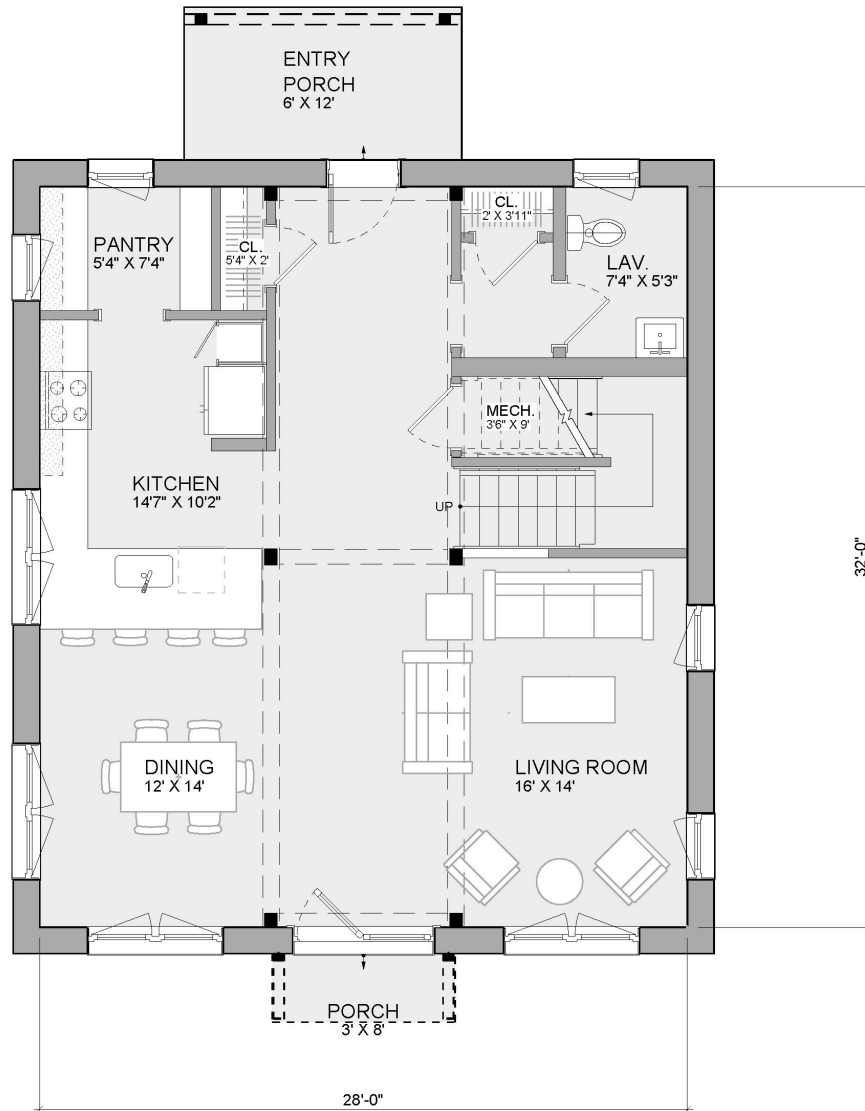

TRADD TROSTA

First Floor: 1,038 SF
Second Floor: 1,038 SF

Total: 2,076 SF

Components Shown

- Tradd 2832 Main
- 6x12 Covered Porch
- 3x8 Entry Roof

First Floor

TRADD TROSTA

First Floor:	1,038 SF
Second Floor:	1,038 SF
Total:	2,076 SF

Components Shown

- Tradd 2832 Main
- 6x12 Covered Porch
- 3x8 Entry Roof

Second Floor