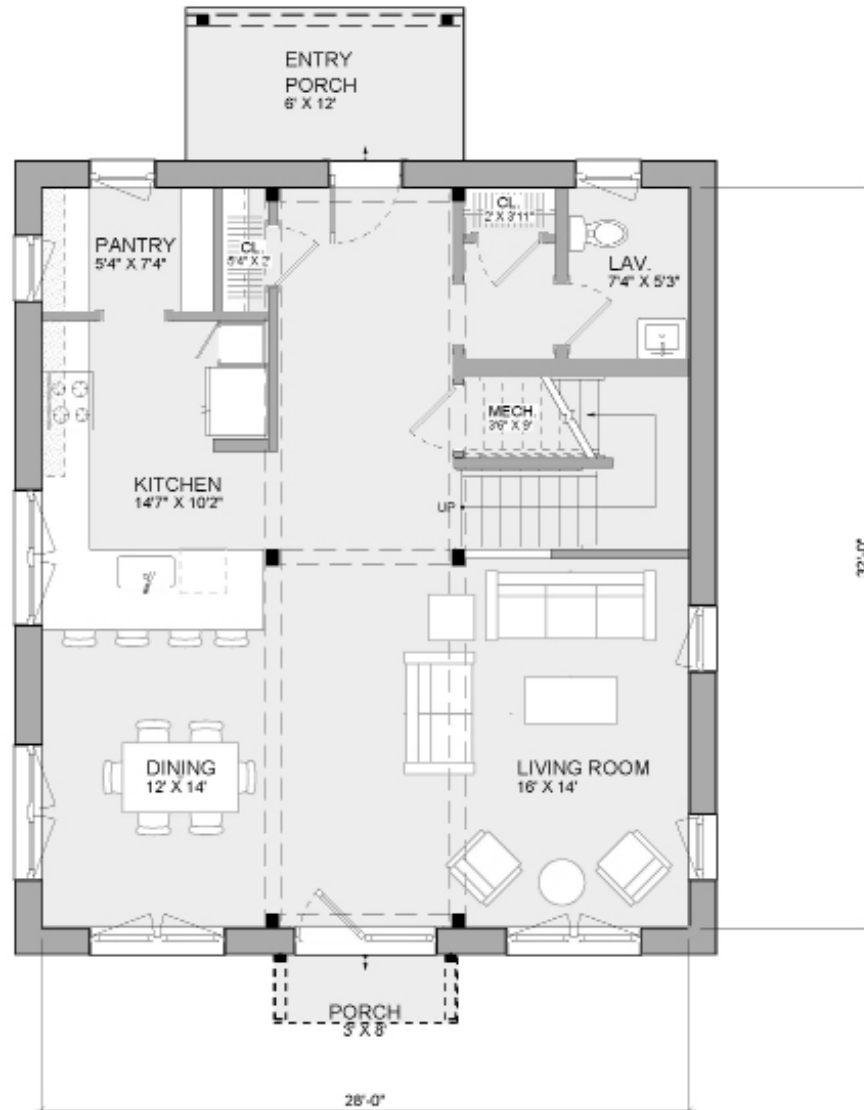

TRADD TROSTA

First Floor: 1,038 SF
Second Floor: 1,038 SF

Total: 2,076 SF

Components Shown

- Tradd 2832 Main
- 6x12 Covered Porch
- 3x8 Entry Roof

First Floor

TRADD TROSTA

First Floor: 1,038 SF
Second Floor: 1,038 SF

Total: 2,076 SF

Components Shown

- Tradd 2832 Main
- 6x12 Covered Porch
- 3x8 Entry Roof

Second Floor