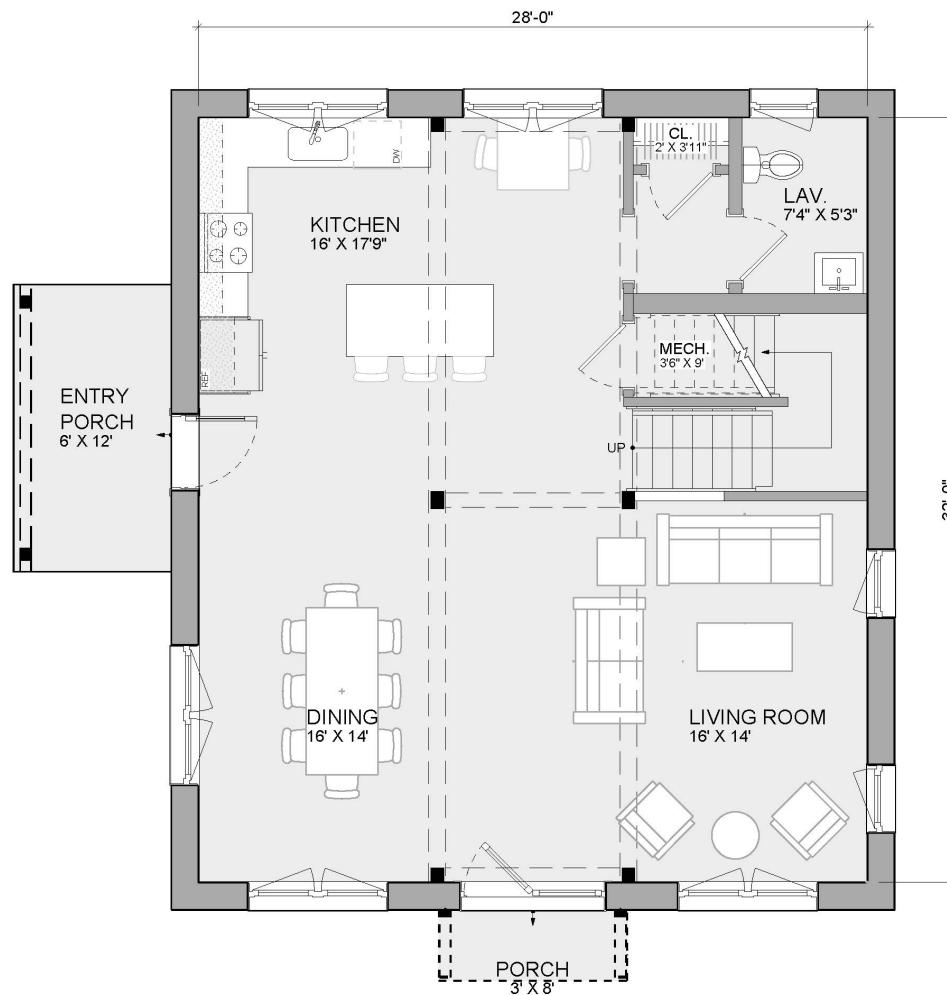

TRADD LEKA

First Floor: 1,038 SF
Second Floor: 1,038 SF

Total: 2,076 SF

Components Shown

- Tradd 2832 Main
- 6x12 Covered Porch
- 3x8 Entry Roof

First Floor

TRADD LEKA

First Floor: 1,038 SF
Second Floor: 1,038 SF

Total: 2,076 SF

Second Floor