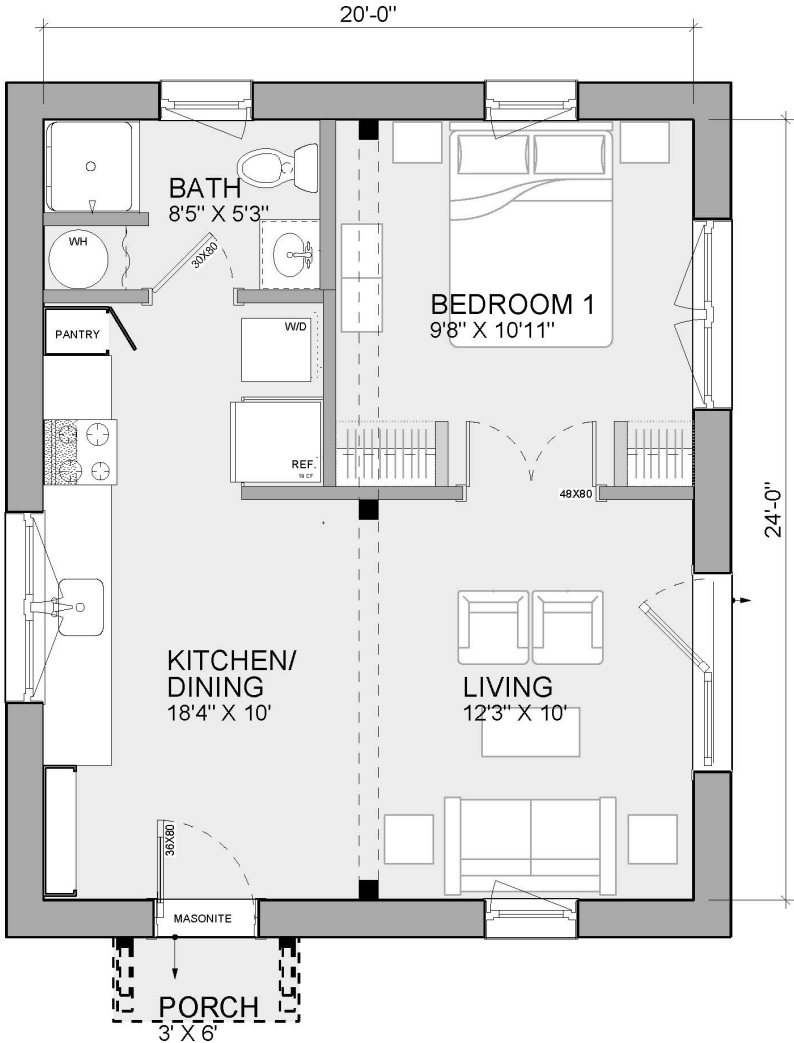

NANO LITEN

First Floor: 586 SF

Total: 586 SF

Components Shown

- Nano 2024 Main
- 3x8 Entry Roof

First Floor

NANO LITEN

First Floor: 586 SF

Total: 586 SF