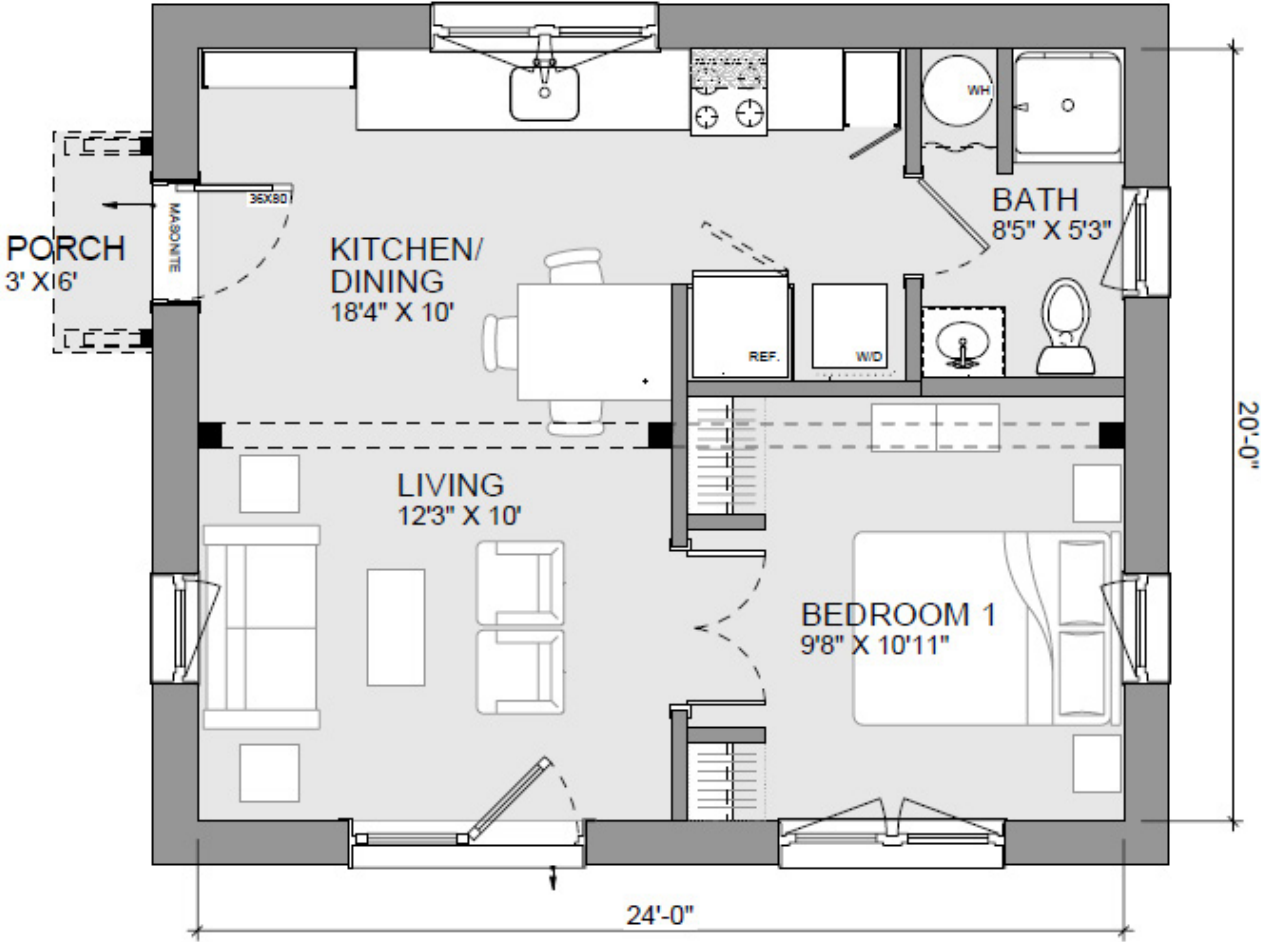

NANO LITEN

First Floor: 586 SF

Total: 586 SF

Components Shown
- Nano 2024 Main
- 3x8 Entry Roof

First Floor

NANO LITEN

First Floor: 586 SF

Total: 586 SF