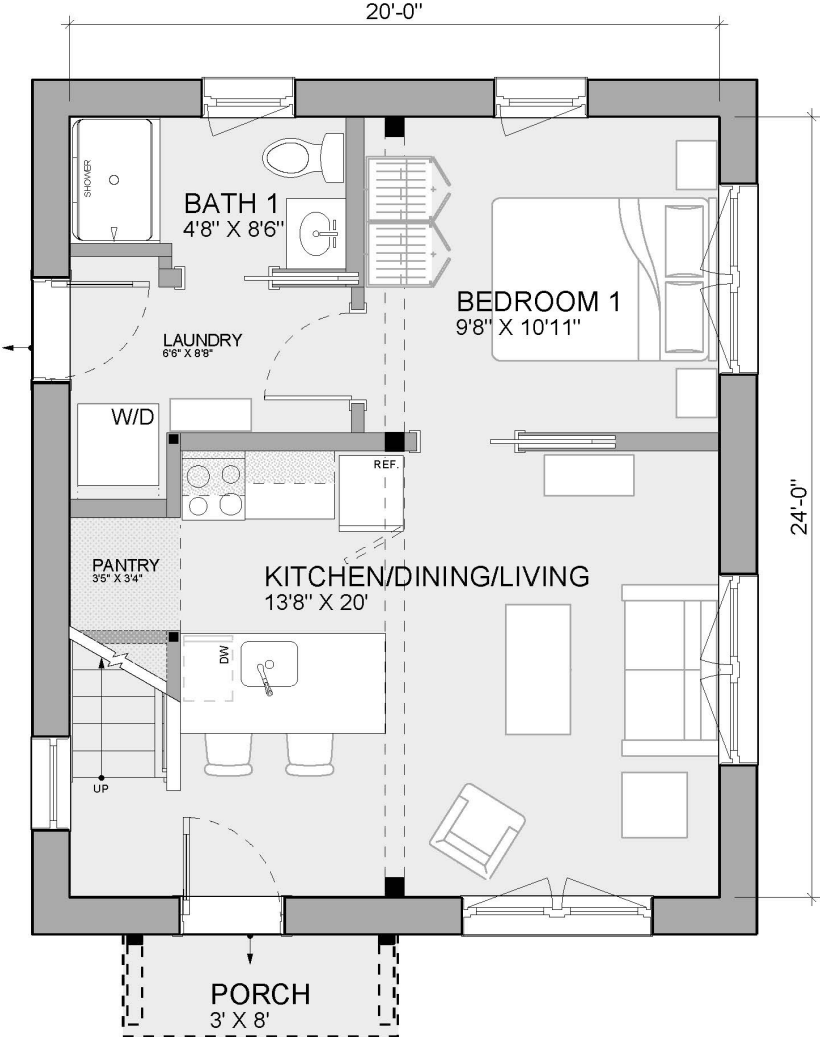

NANO KARNA

First Floor:	586 SF
Second Floor:	450 SF
Total:	1,036 SF

- Components Shown**
- Nano 2024 Main
 - 3x8 Entry Roof

First Floor

NANO KARNA

First Floor: 586 SF
Second Floor: 450 SF

Total: 1,036 SF

Second Floor