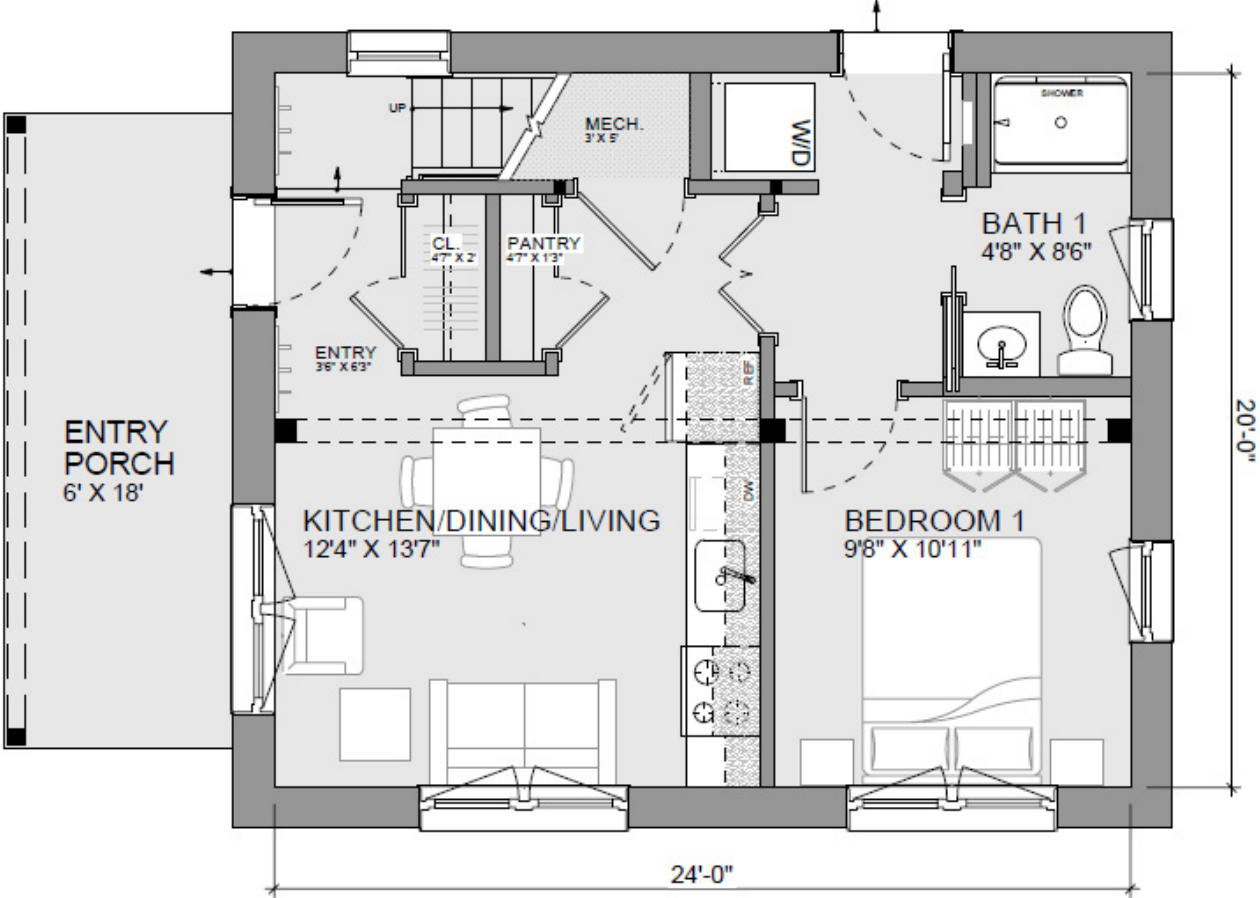

NANO KARNA

First Floor:	586 SF
Second Floor:	450 SF
Total:	1,036 SF

- Components Shown**
- Nano 2024 Main
 - 6x18 Covered Porch

First Floor

NANO KARNA

First Floor: 586 SF
Second Floor: 450 SF

Total: 1,036 SF

Second Floor