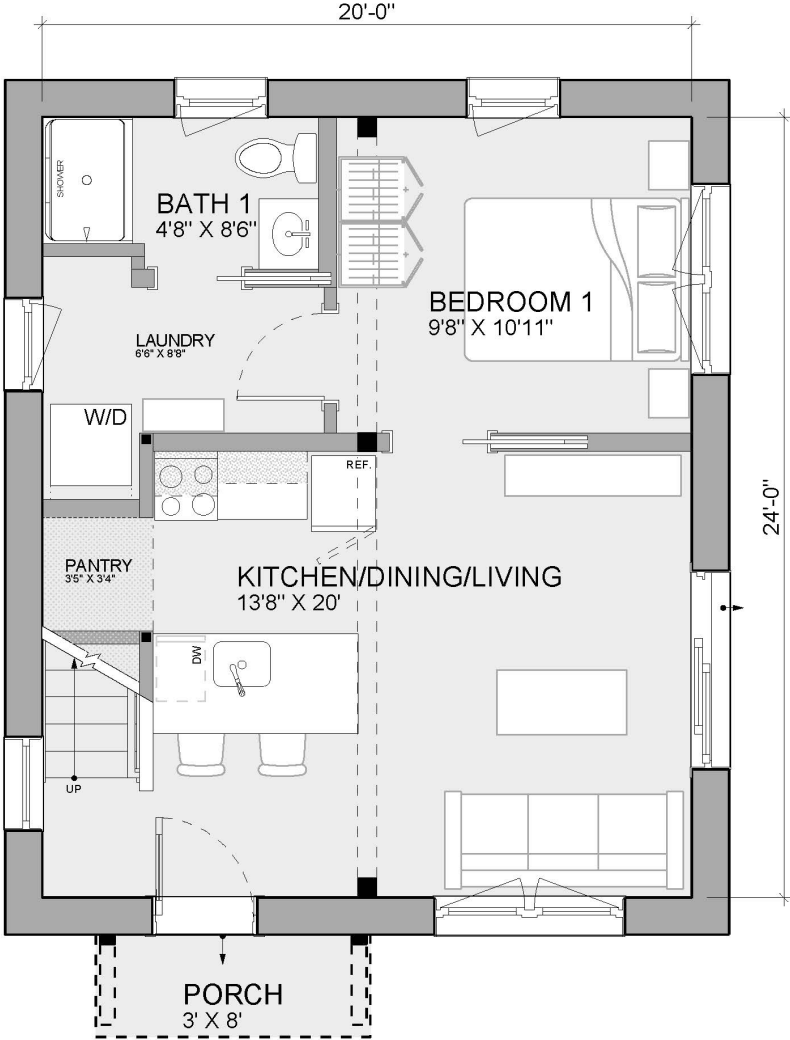

NANO ENKEL

First Floor:	586 SF
Second Floor:	203 SF
<hr/>	
Total:	789 SF

Components Shown

- Nano 2024 Main
- 3x8 Entry Roof

First Floor

NANO ENKEL

First Floor:	586 SF
Second Floor:	203 SF
<hr/>	
Total:	789 SF

Second Floor