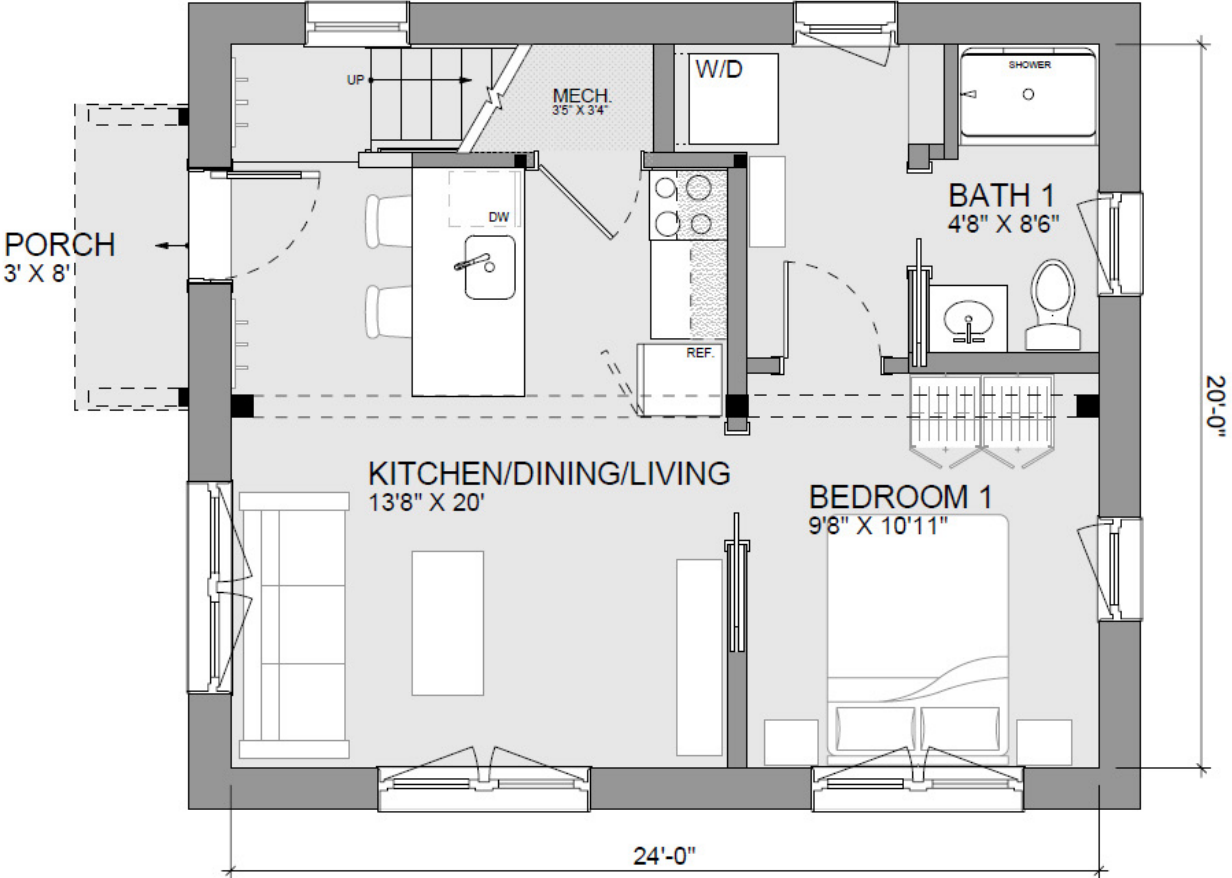

NANO ENKEL

First Floor:	586 SF
Second Floor:	203 SF
<hr/>	
Total:	789 SF

Components Shown
- Nano 2024 Main
- 3x8 Entry Roof

First Floor

NANO ENKEL

First Floor:	586 SF
Second Floor:	203 SF
<hr/>	
Total:	789 SF

Second Floor