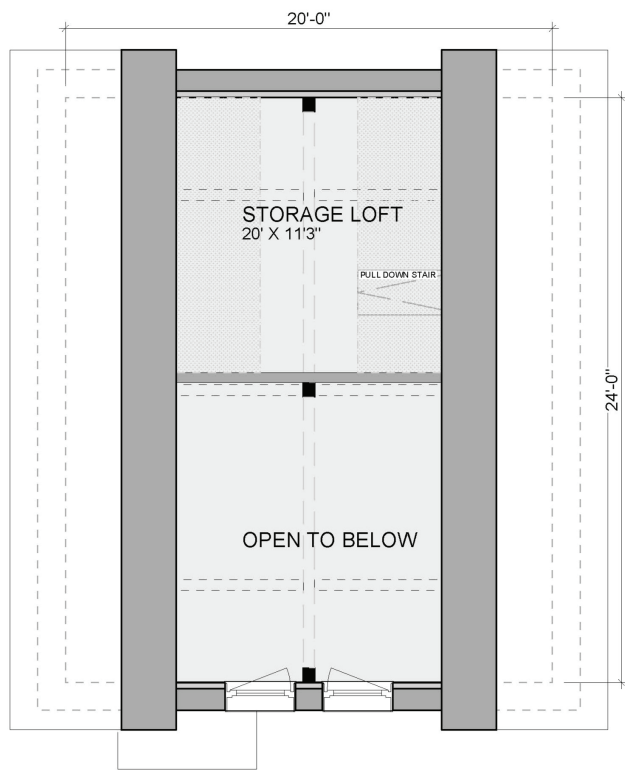

FIRST FLOOR

SECOND FLOOR

NANO LITEN

586
Sq. Ft.

1
Story

1
Bedroom

1
Bathroom